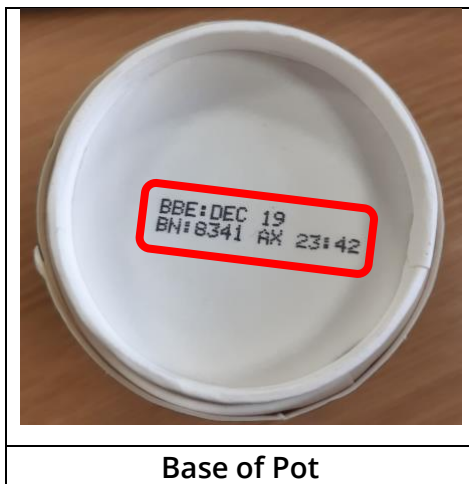

Pots – Noodles, Pasta, Soups