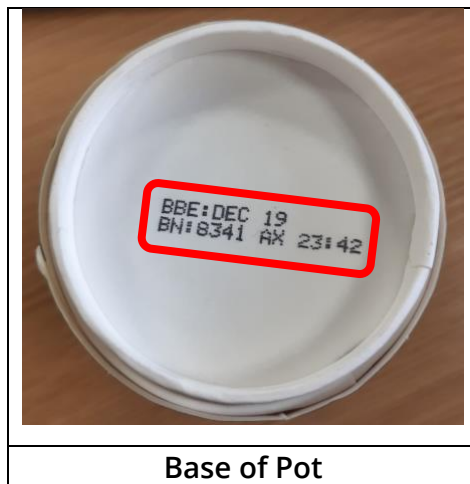

HOW TO – Find Packaging Codes on Premier Foods branded products

Goto: [Cakes](#) [Glass Bottles](#) [Pouches](#) [Pots](#) [Tubs](#) [Packets](#) [Sachets](#) [Tins](#) [Sacks](#)

Cakes

Snack Packs
Front of Pack

Boxes, Flat Packs
End Flap of Pack

Glass bottles – Cooking Sauces, Gravy Powders

Neck of Jar

Edge of Jar Lid

Side of Label

Pouches – Sauces, Soups

Pots – Noodles, Pasta, Soups

Tubs – Gravy Powder, Dried Milk, Custard